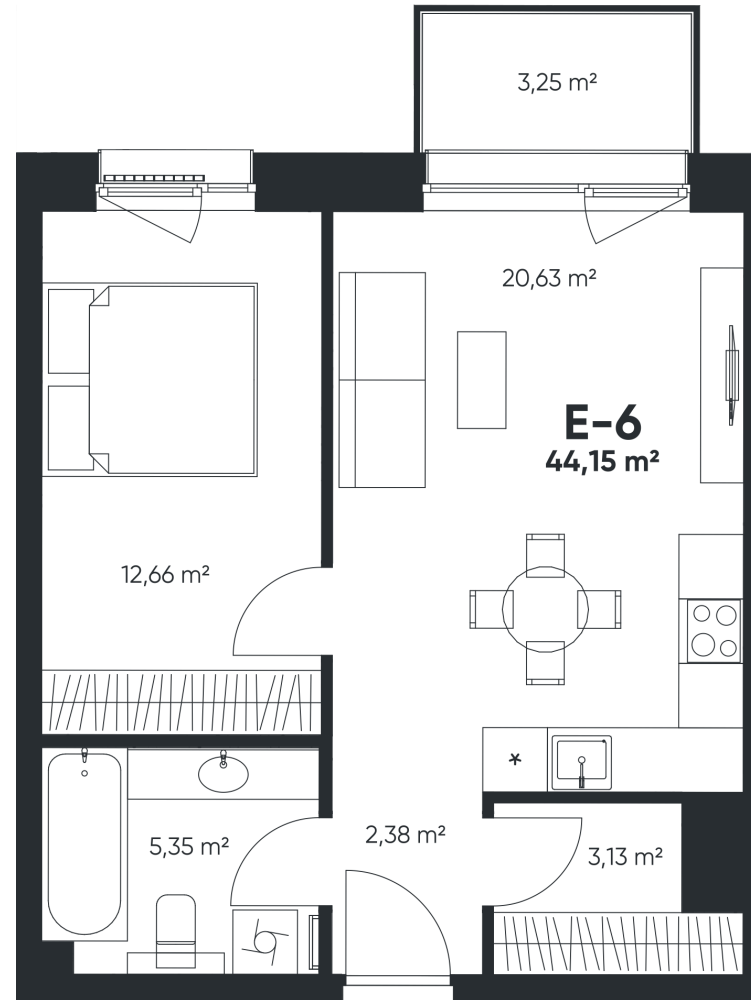

E-6

APARTMENT AVAILABLE

44,15 m²

Rooms 2

Balcony 3,25 m²

194 260 €

P Section | 3 floor

APARTMENT LOCATION: