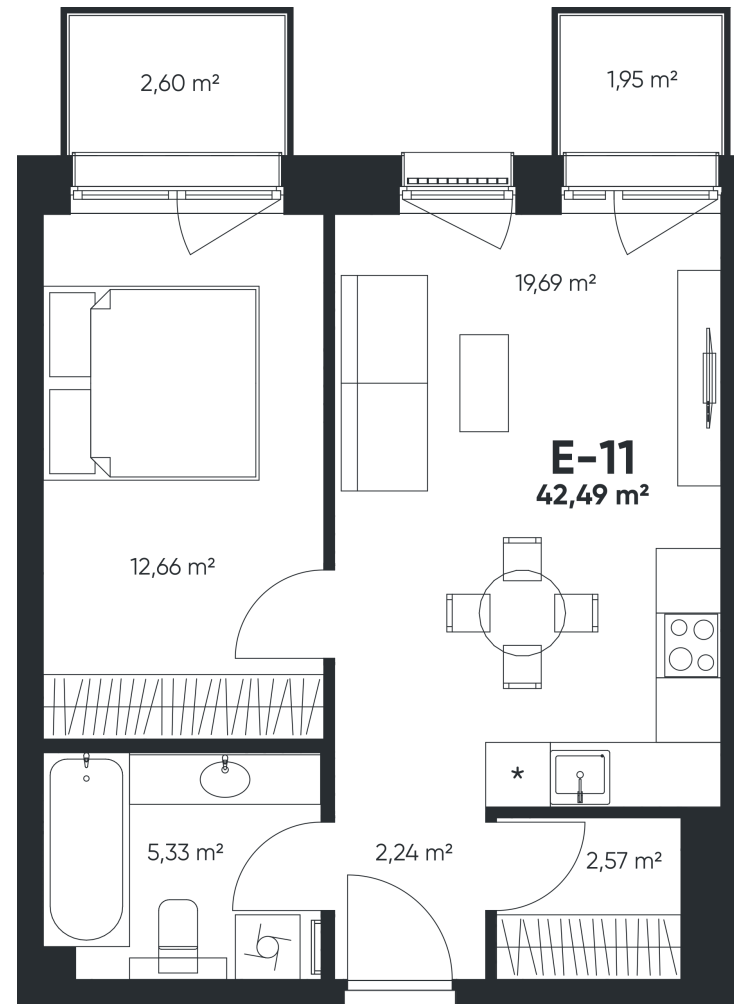

E-11

APARTMENT AVAILABLE

42,49 m²

Rooms 2

Terrace 12 m²

216 699 €

P Section | 4 floor

APARTMENT LOCATION: