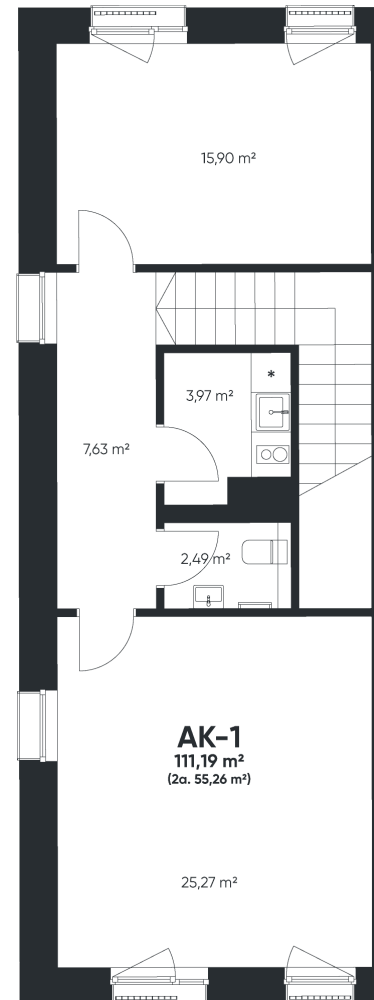

AK-1

COMMERCIAL PARDUOTOS

113,77 m²

A Section | 1 floor

1A plan

APARTMENT LOCATION:

Justinas

+370 614 01 391

www.algirdopromenada.lt

DEVELOPED BY
LITHOME

AK-1

COMMERCIAL PARDUOTOS

113,77 m²

A Section | 1 floor

2A plan

APARTMENT LOCATION: