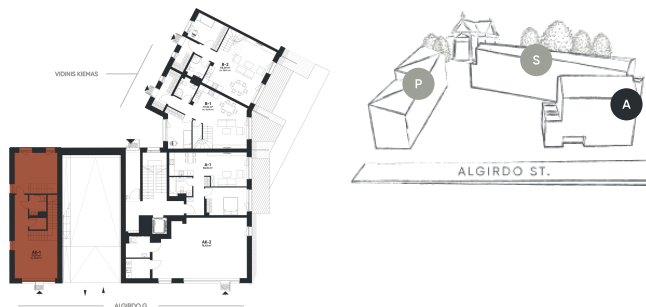

AK-1

COMMERCIAL PARDUOTOS

113,77 m²

A Section | 1 floor

1A plan

APARTMENT LOCATION:

Justinas

+370 614 01 391

www.algirdopromenada.lt

DEVELOPED BY
LITHOME

AK-1

COMMERCIAL PARDUOTOS

113,77 m²

A Section | 1 floor

2A plan

APARTMENT LOCATION: