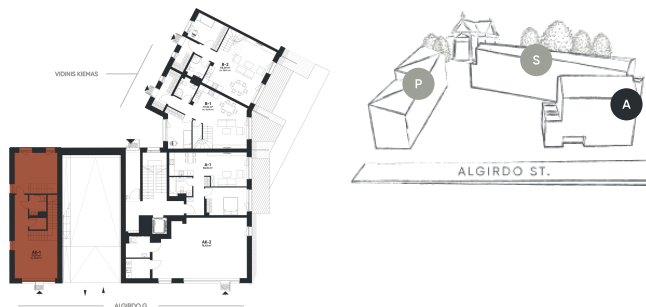

AK-1

COMMERCIAL PARDUOTOS

113,77 m²

A Section | 1 floor

1A plan

APARTMENT LOCATION:

Justinas

+370 614 01 391

DEVELOPED BY
LITHOME

AK-1

COMMERCIAL PARDUOTOS

113,77 m²

A Section | 1 floor

2A plan

APARTMENT LOCATION:

Justinas