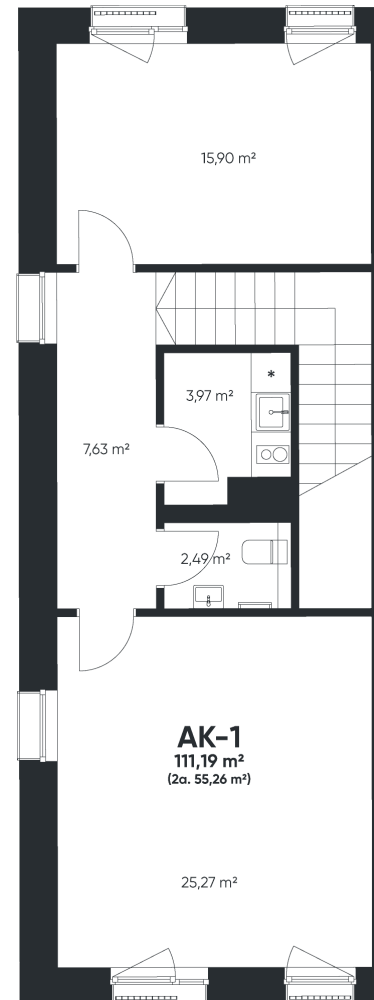

AK-1

COMMERCIAL PARDUOTOS

113,77 m²

A Section | 1 floor

1A plan

APARTMENT LOCATION:

Justinas

+370 614 01 391

DEVELOPED BY
LITHOME

AK-1

COMMERCIAL PARDUOTOS

113,77 m²

A Section | 1 floor

2A plan

APARTMENT LOCATION:

Justinas