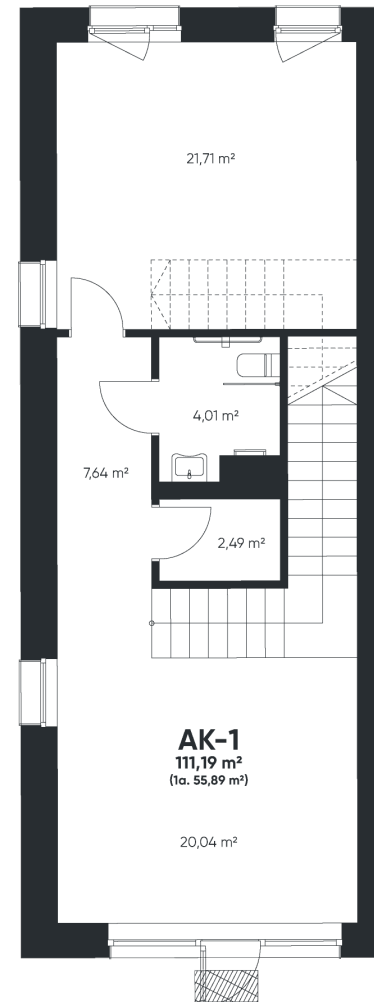

AK-1

COMMERCIAL PARDUOTOS

113,77 m²

A Section | 1 floor

1A plan

APARTMENT LOCATION:

Justinas

+370 614 01 391

DEVELOPED BY
LITHOME

AK-1

COMMERCIAL PARDUOTOS

113,77 m²

A Section | 1 floor

2A plan

APARTMENT LOCATION:

Justinas