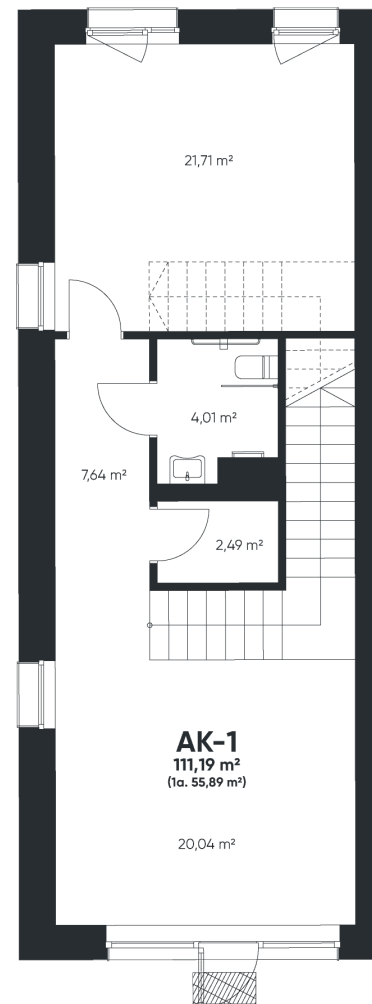

AK-1

COMMERCIAL PARDUOTOS

113,77 m²

A Section | 1 floor

1A plan

APARTMENT LOCATION:

Justinas

+370 614 01 391

www.algirdopromenada.lt

DEVELOPED BY
LITHOME

AK-1

COMMERCIAL PARDUOTOS

113,77 m²

A Section | 1 floor

2A plan

APARTMENT LOCATION: