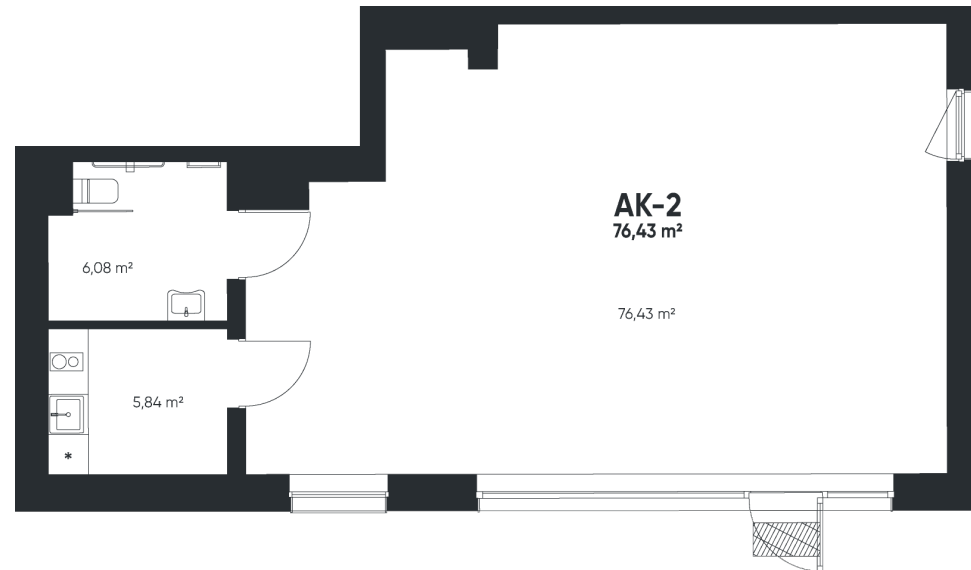

AK-2

COMMERCIAL PARDUOTOS

76,43 m²

A Section | 1 floor

APARTMENT LOCATION:

Justinas

+370 614 01 391

justinas@lithome.lt