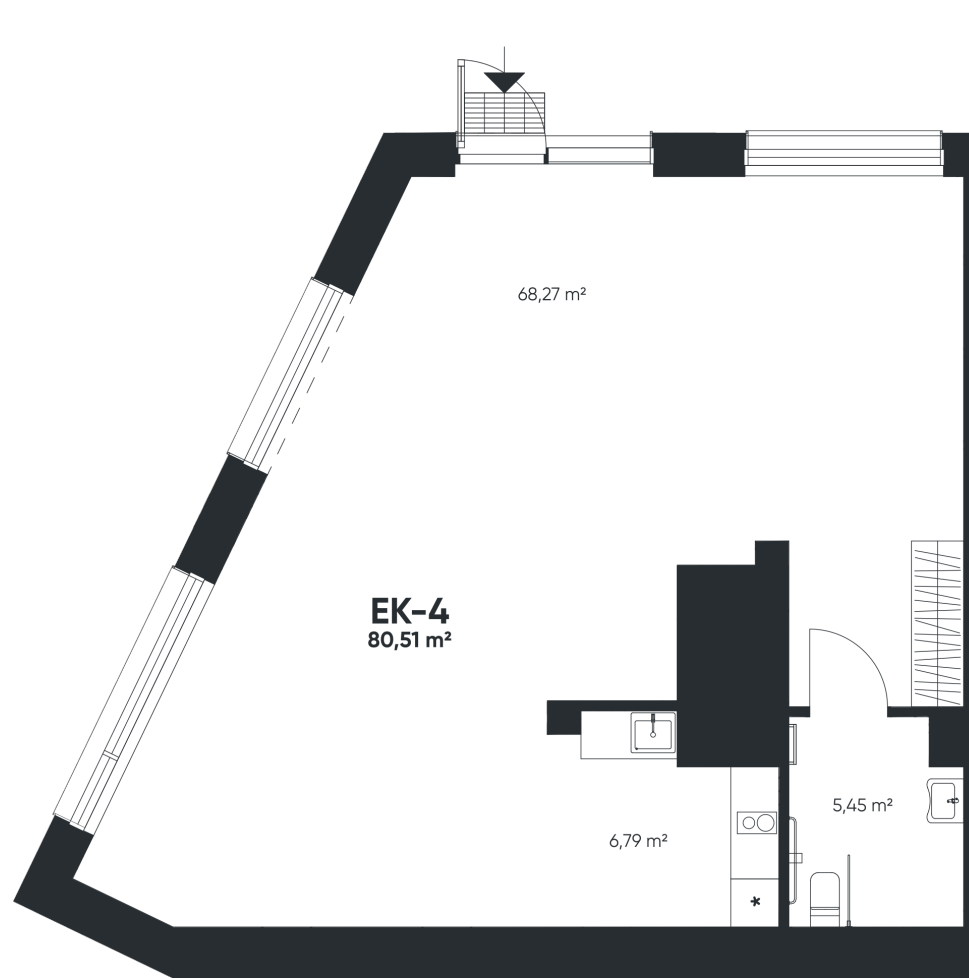

EK-4

COMMERCIAL LAISVOS

80,51 m²

273 734 €

P Section | 1 floor

APARTMENT LOCATION:

Justinas

+370 614 01 391