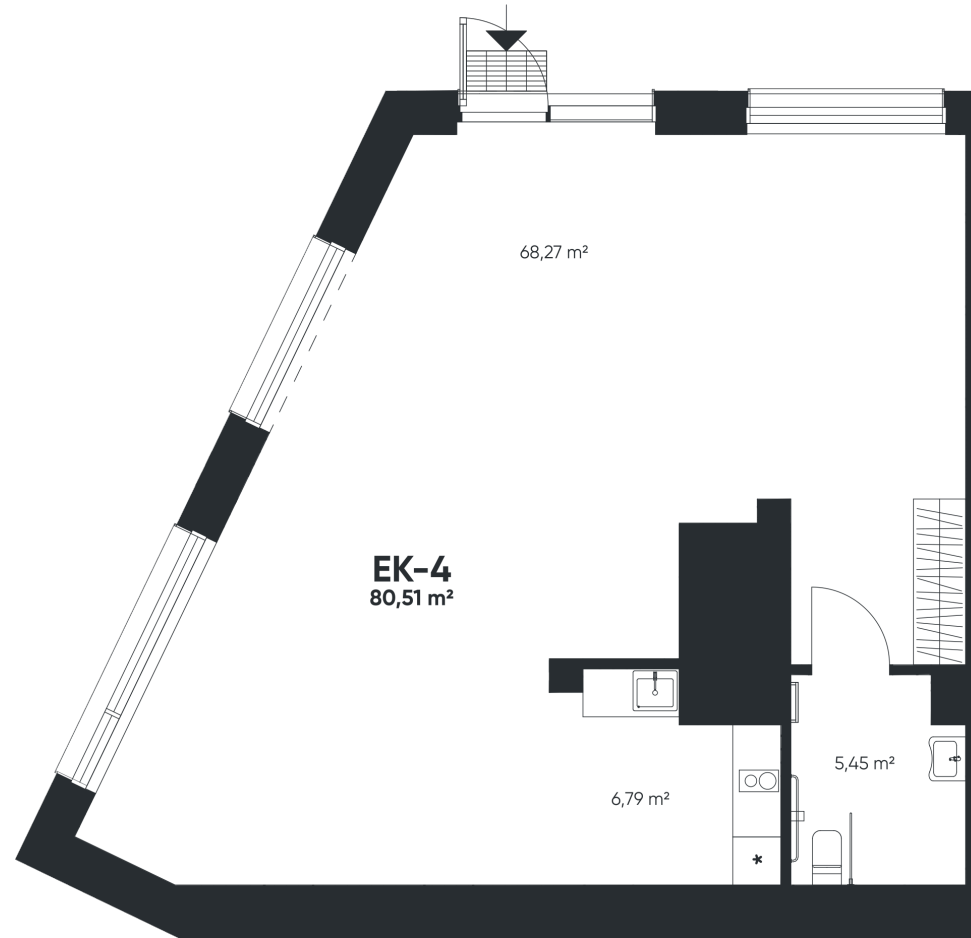

# EK-4

COMMERCIAL PARDUOTOS

83,49 m<sup>2</sup>

P Section | 1 floor

APARTMENT LOCATION:

**Justinas**

+370 614 01 391

justinas@lithome.lt