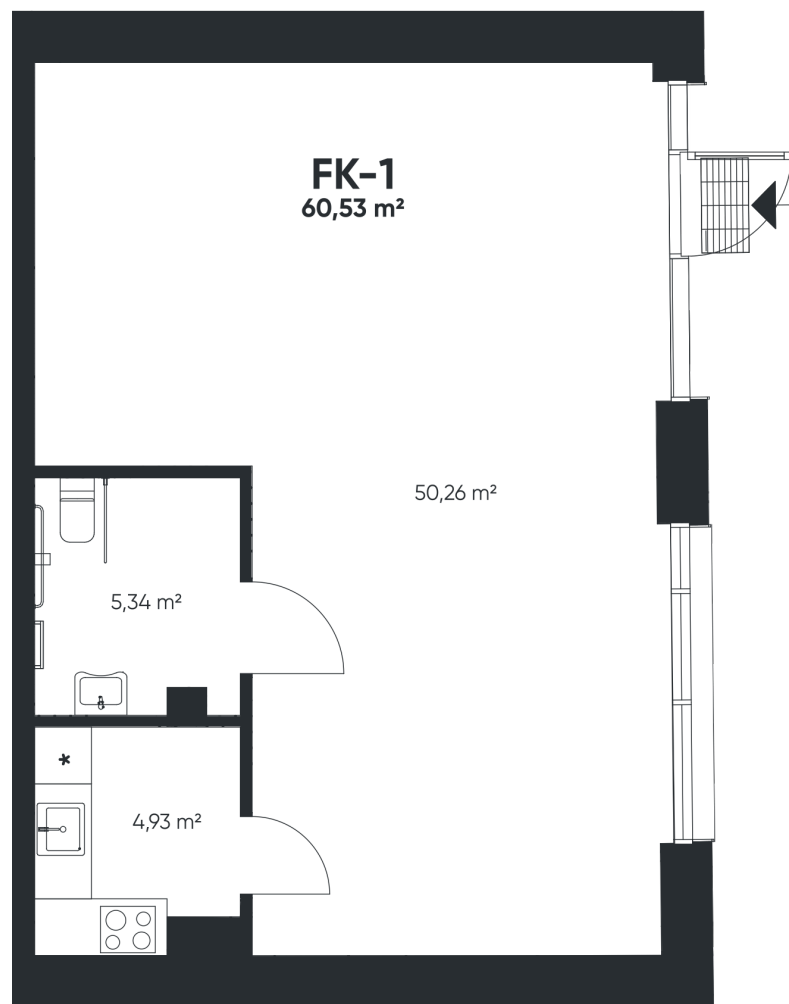

FK-1

COMMERCIAL REZERVUOTOS

62,46 m²

249 840 €

P Section | 1 floor

APARTMENT LOCATION:

Justinas

+370 614 01 391