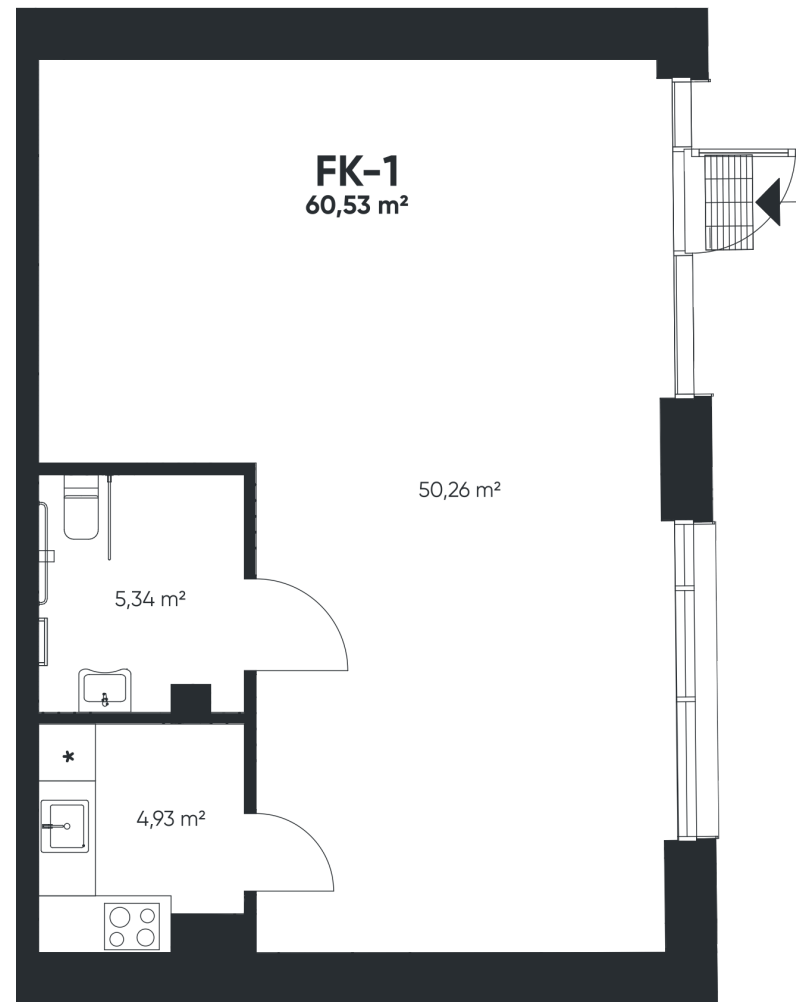

FK-1

COMMERCIAL LAISVOS

60,53 m²

242 120 €

P Section | 1 floor

APARTMENT LOCATION:

Justinas

+370 614 01 391