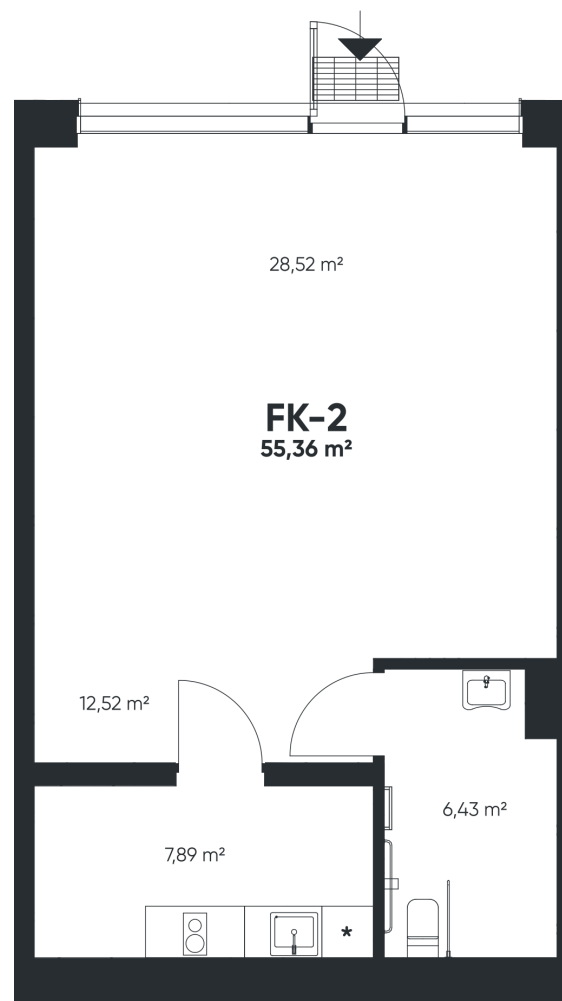

FK-2

COMMERCIAL LAISVOS

55,36 m²

182 688 €

P Section | 1 floor

APARTMENT LOCATION:

Justinas

+370 614 01 391