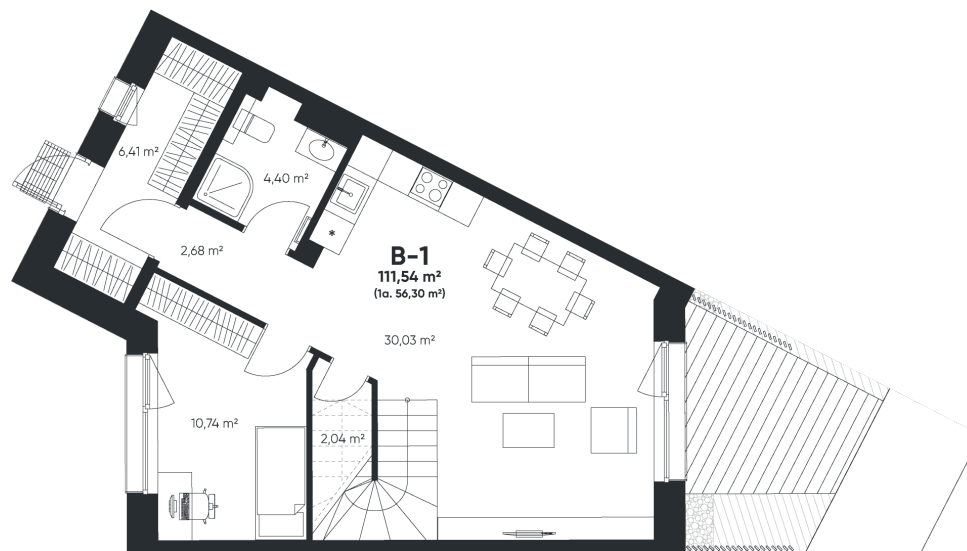

B-1

APARTMENT AVAILABLE

116,42 m²

Rooms 5

Terrace 7,6 m²

Home for a family - a two story cottage with a private yard.

500 606 €

A Section | 1 floor

APARTMENT LOCATION:

Justinas

+370 614 01 391

justinas@lithome.lt

Rasa

+370 626 76 029

rasa@lithome.lt

Denisas

+370 618 33 732

denisas@lithome.lt

48C ALGIRDO ST., VILNIUS

www.algirdopromenada.lt

DEVELOPED BY
LITHOME