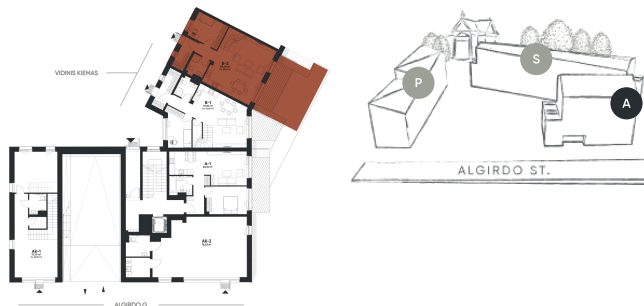

B-2

APARTMENT RESERVED

115,49 m²

Rooms 5

Terrace 10,8 m²

A Section | 1 floor

1A plan

APARTMENT LOCATION: