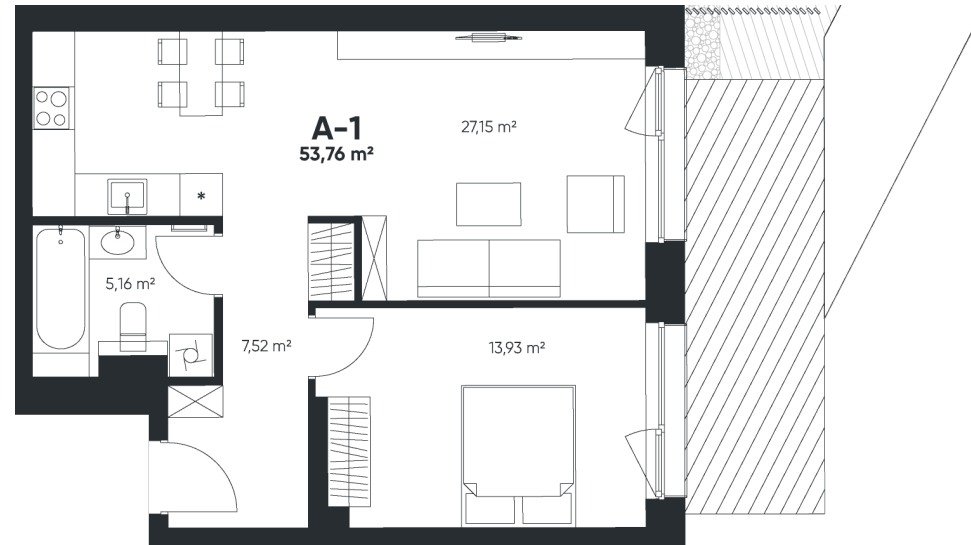

# A-1

APARTMENT SOLD

53,76 m<sup>2</sup>

Rooms 2

Terrace 12,38 m<sup>2</sup>

A Section | 1 floor

APARTMENT LOCATION:

**Justinas**