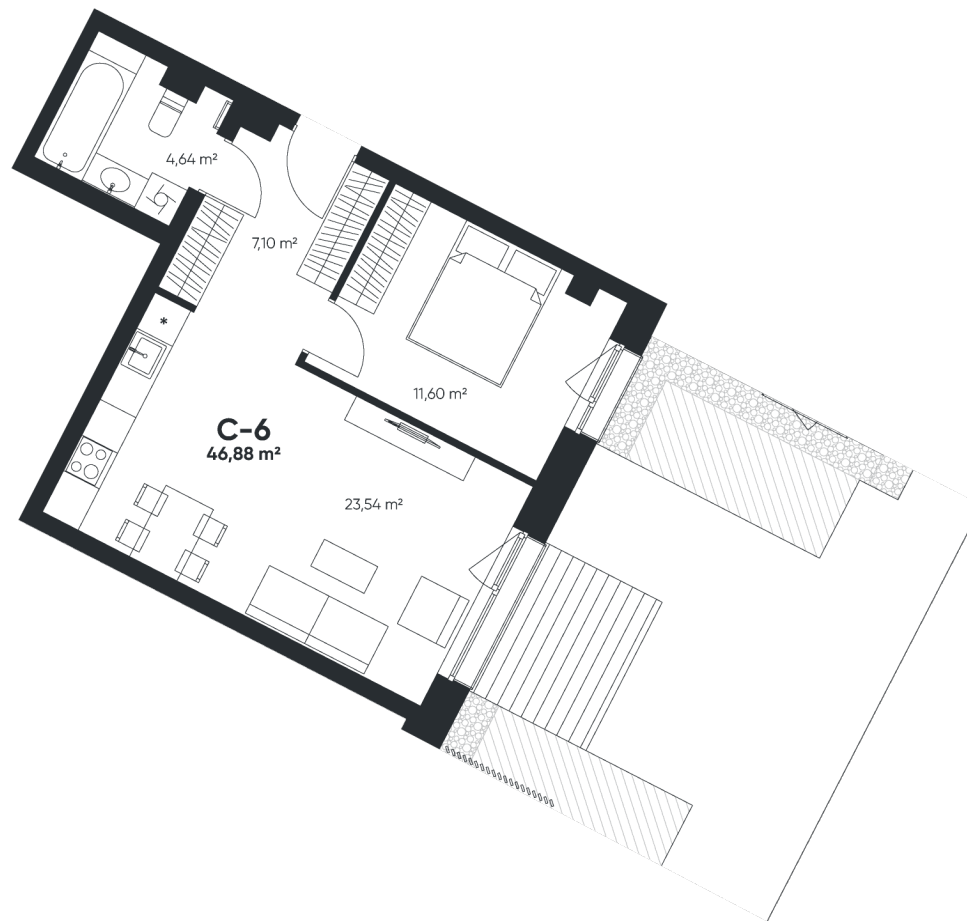

C-6

APARTMENT AVAILABLE

47,44 m²

Rooms 2

Terrace 4,91 m²

196 876 €

S Section | 1 floor

APARTMENT LOCATION: