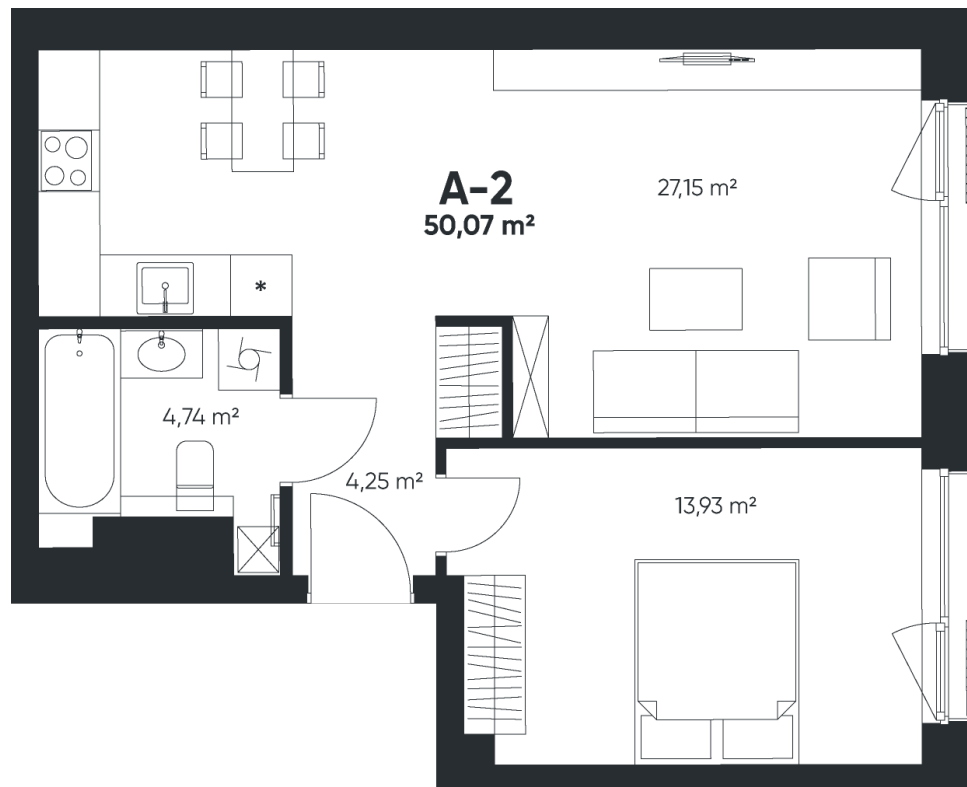

A-2

APARTMENT AVAILABLE

51,09 m²

Rooms 2

191 588 €

A Section | 2 floor

APARTMENT LOCATION:

Justinas