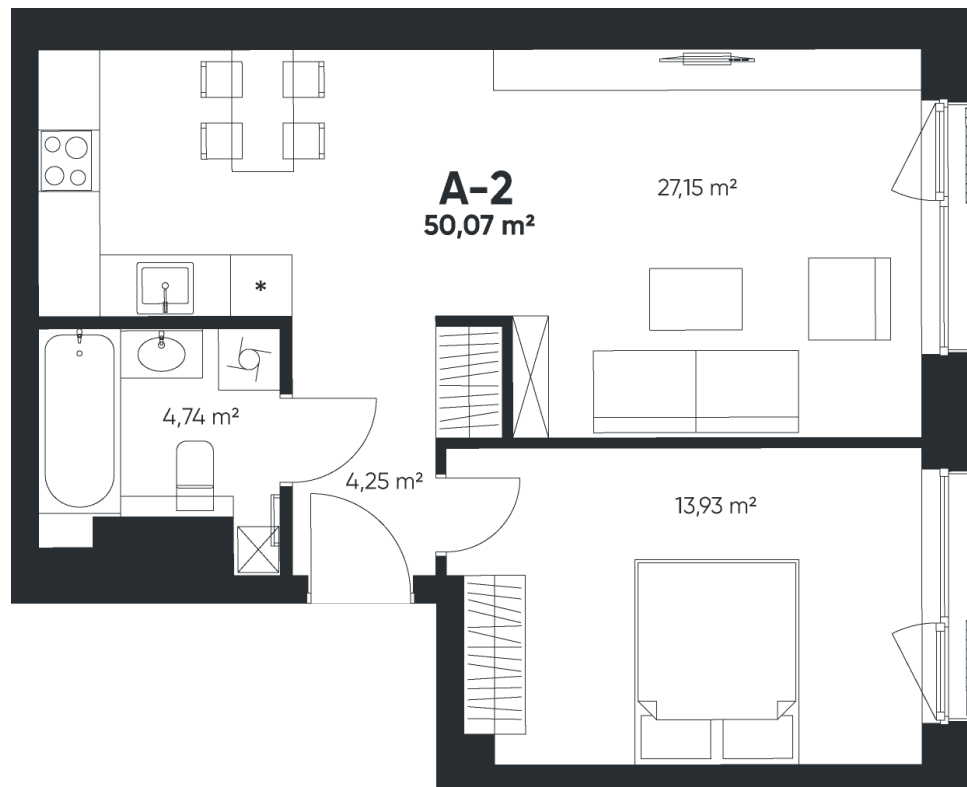

# A-2

APARTMENT AVAILABLE

51,09 m<sup>2</sup>

Rooms 2

219 687 €

A Section | 2 floor

APARTMENT LOCATION:

**Justinas**