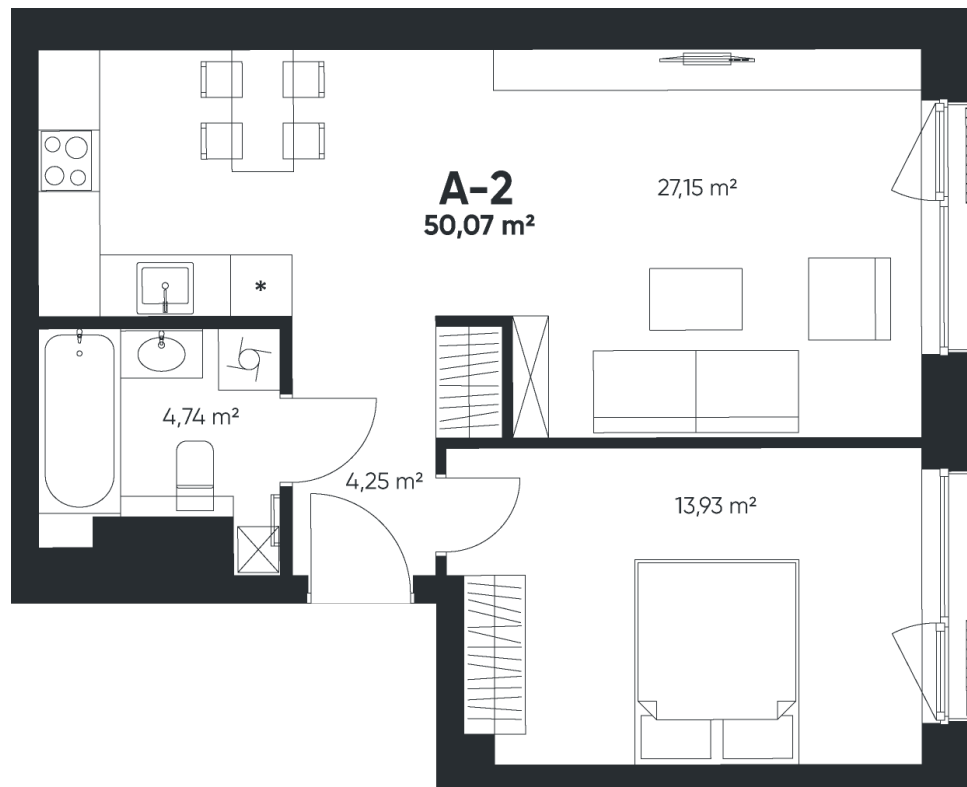

A-2

APARTMENT AVAILABLE

51,09 m²

Rooms 2

212 024 €

A Section | 2 floor

APARTMENT LOCATION:

Justinas