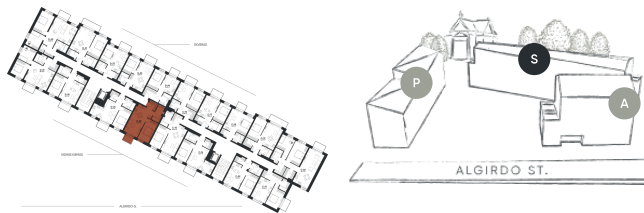

# D-25

APARTMENT AVAILABLE

46,76 m<sup>2</sup>

Rooms 2

Terrace 2,6 m<sup>2</sup>

194 054 €

S Section | 3 floor

APARTMENT LOCATION: