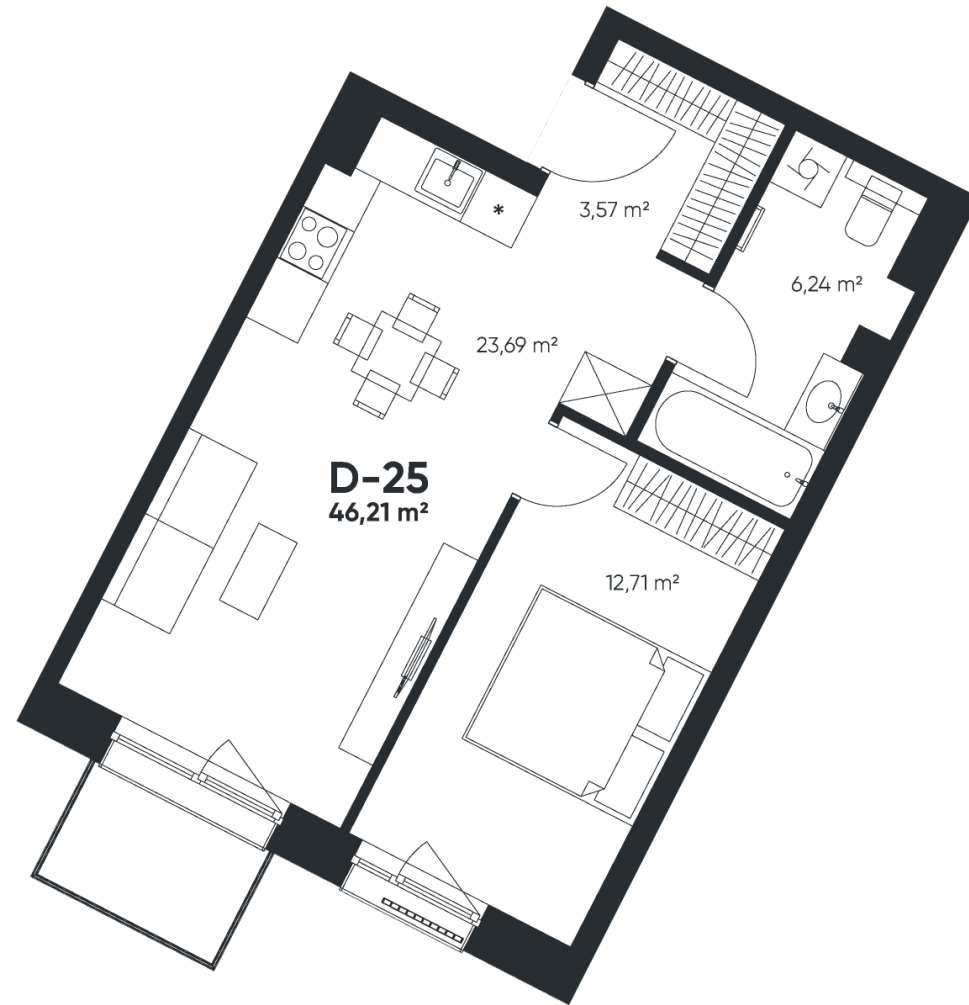

# D-25

APARTMENT AVAILABLE

46,76 m<sup>2</sup>

Rooms 2

Terrace 2,6 m<sup>2</sup>

194 054 €

S Section | 3 floor

APARTMENT LOCATION: