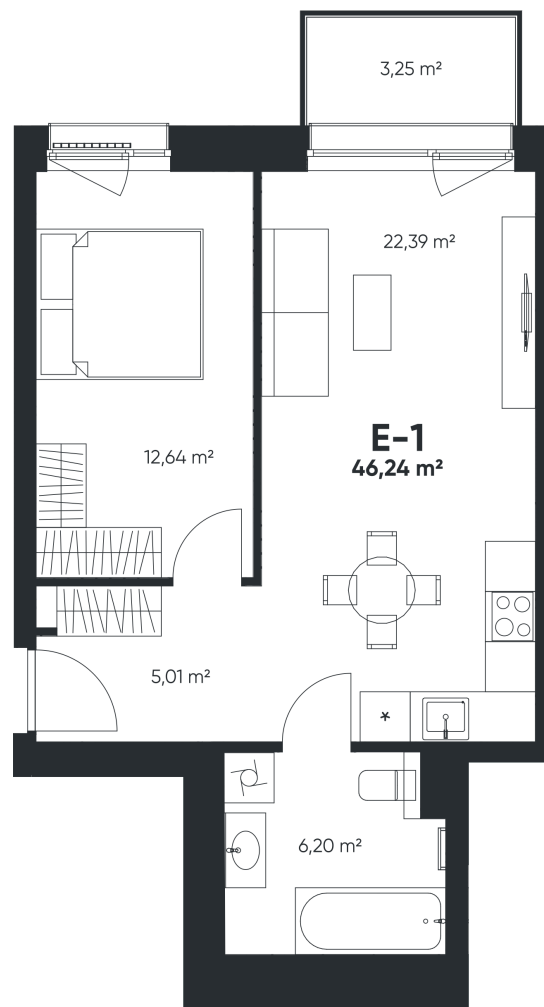

E-1

APARTMENT AVAILABLE

46,24 m²

Rooms 2

Balcony 3,25 m²

198 832 €

P Section | 2 floor

APARTMENT LOCATION: