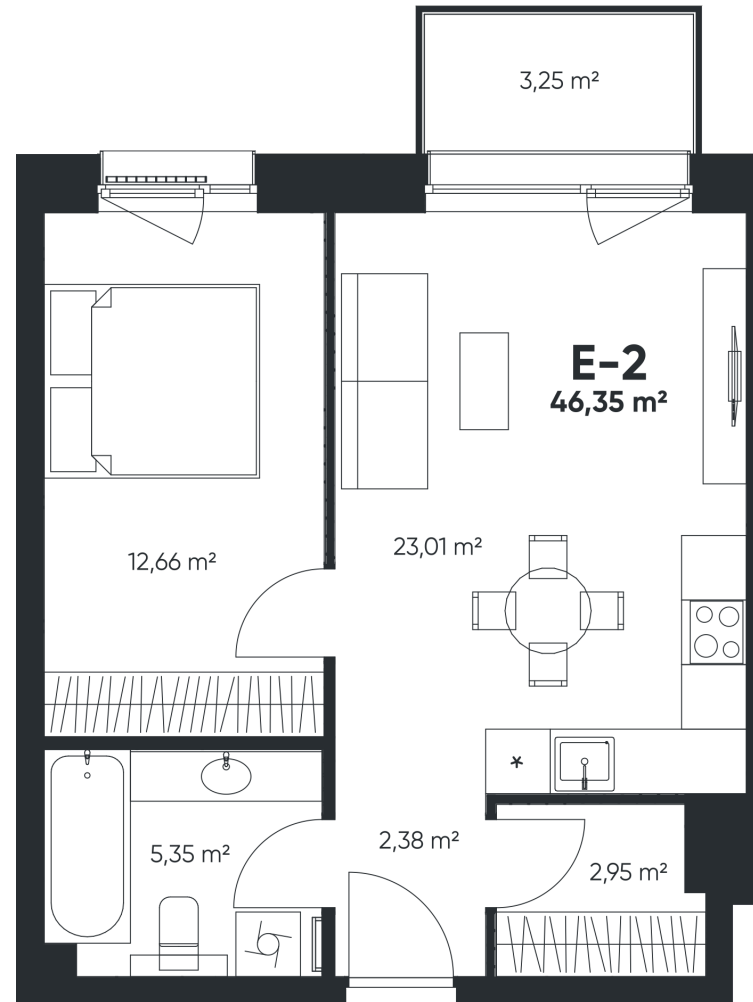

E-2

APARTMENT RESERVED

43,97 m²

Rooms 2

Balcony 3,25 m²

189 071 €

P Section | 2 floor

APARTMENT LOCATION: